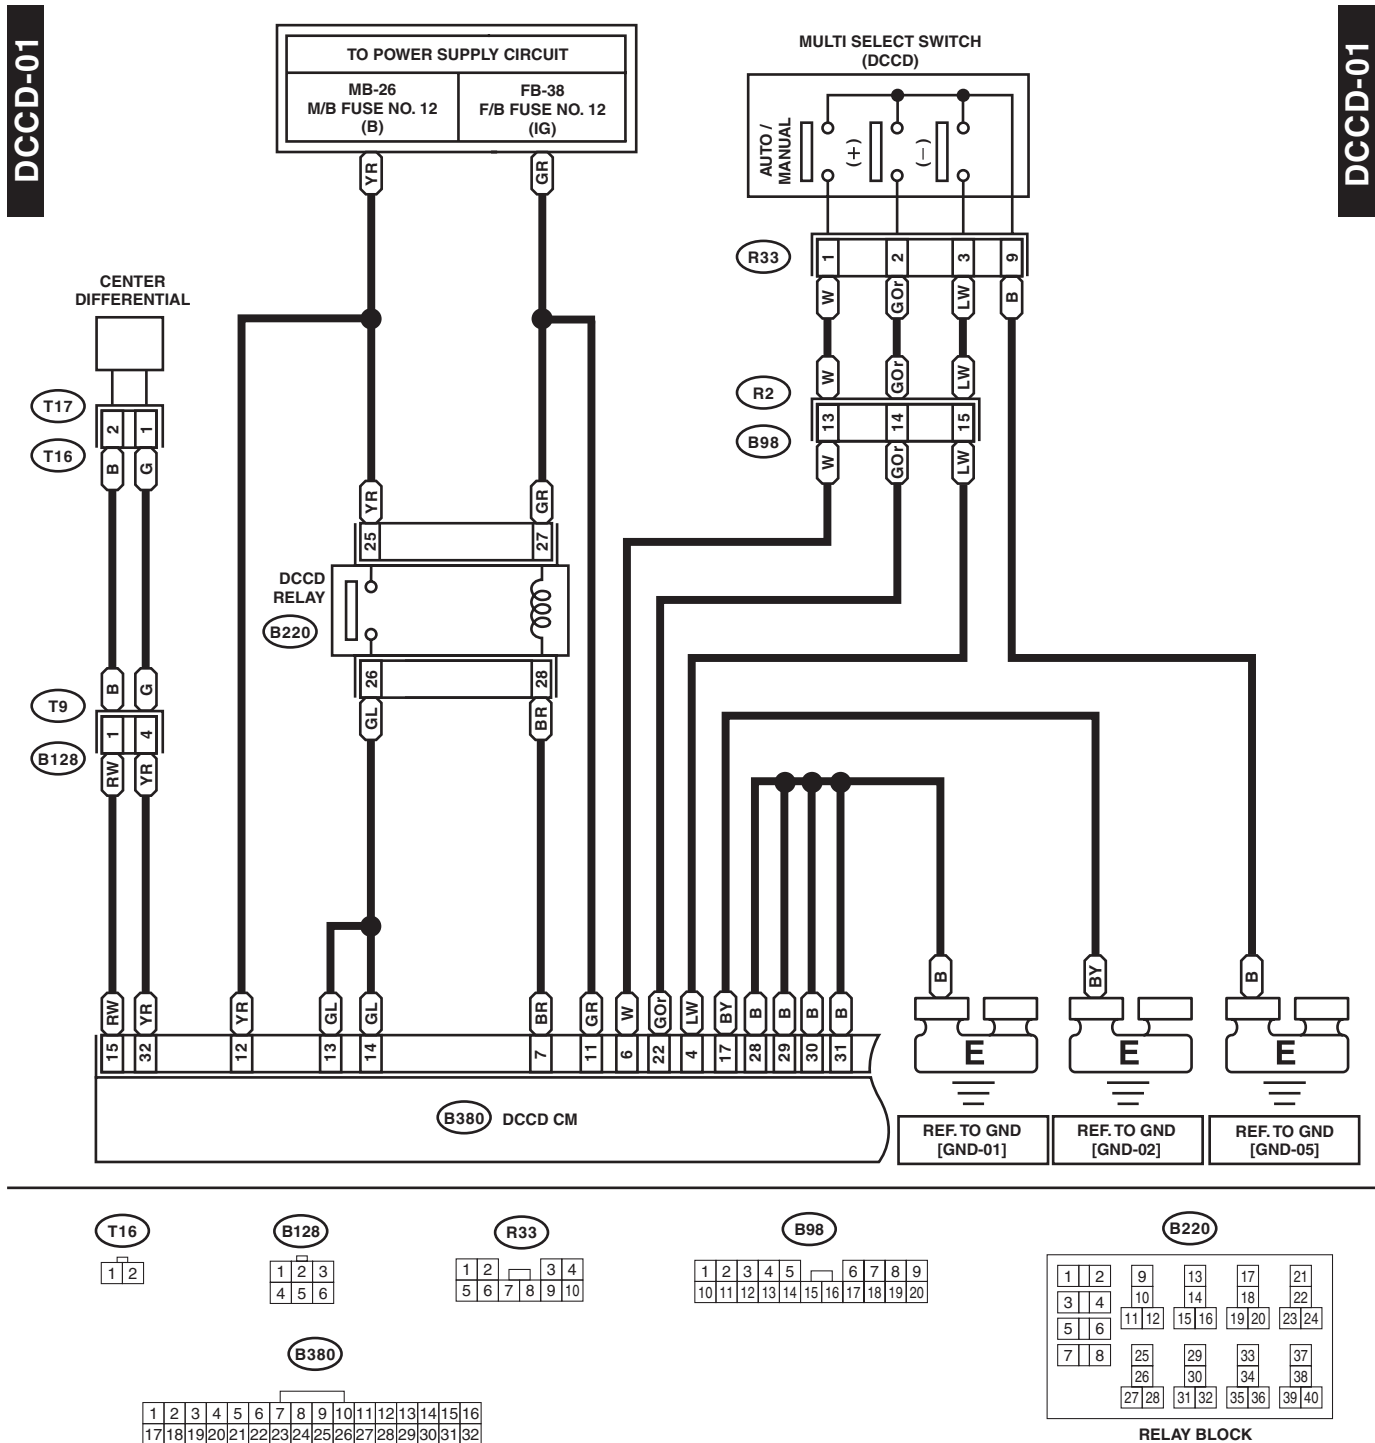

Driver's Control Center Differential Control System

WIRING SYSTEM

11.Driver's Control Center Differential Control System

A: WIRING DIAGRAM

WI-18607

Driver's Control Center Differential Control System

WIRING SYSTEM

DCCD-02

DCCD-02

WI-18608