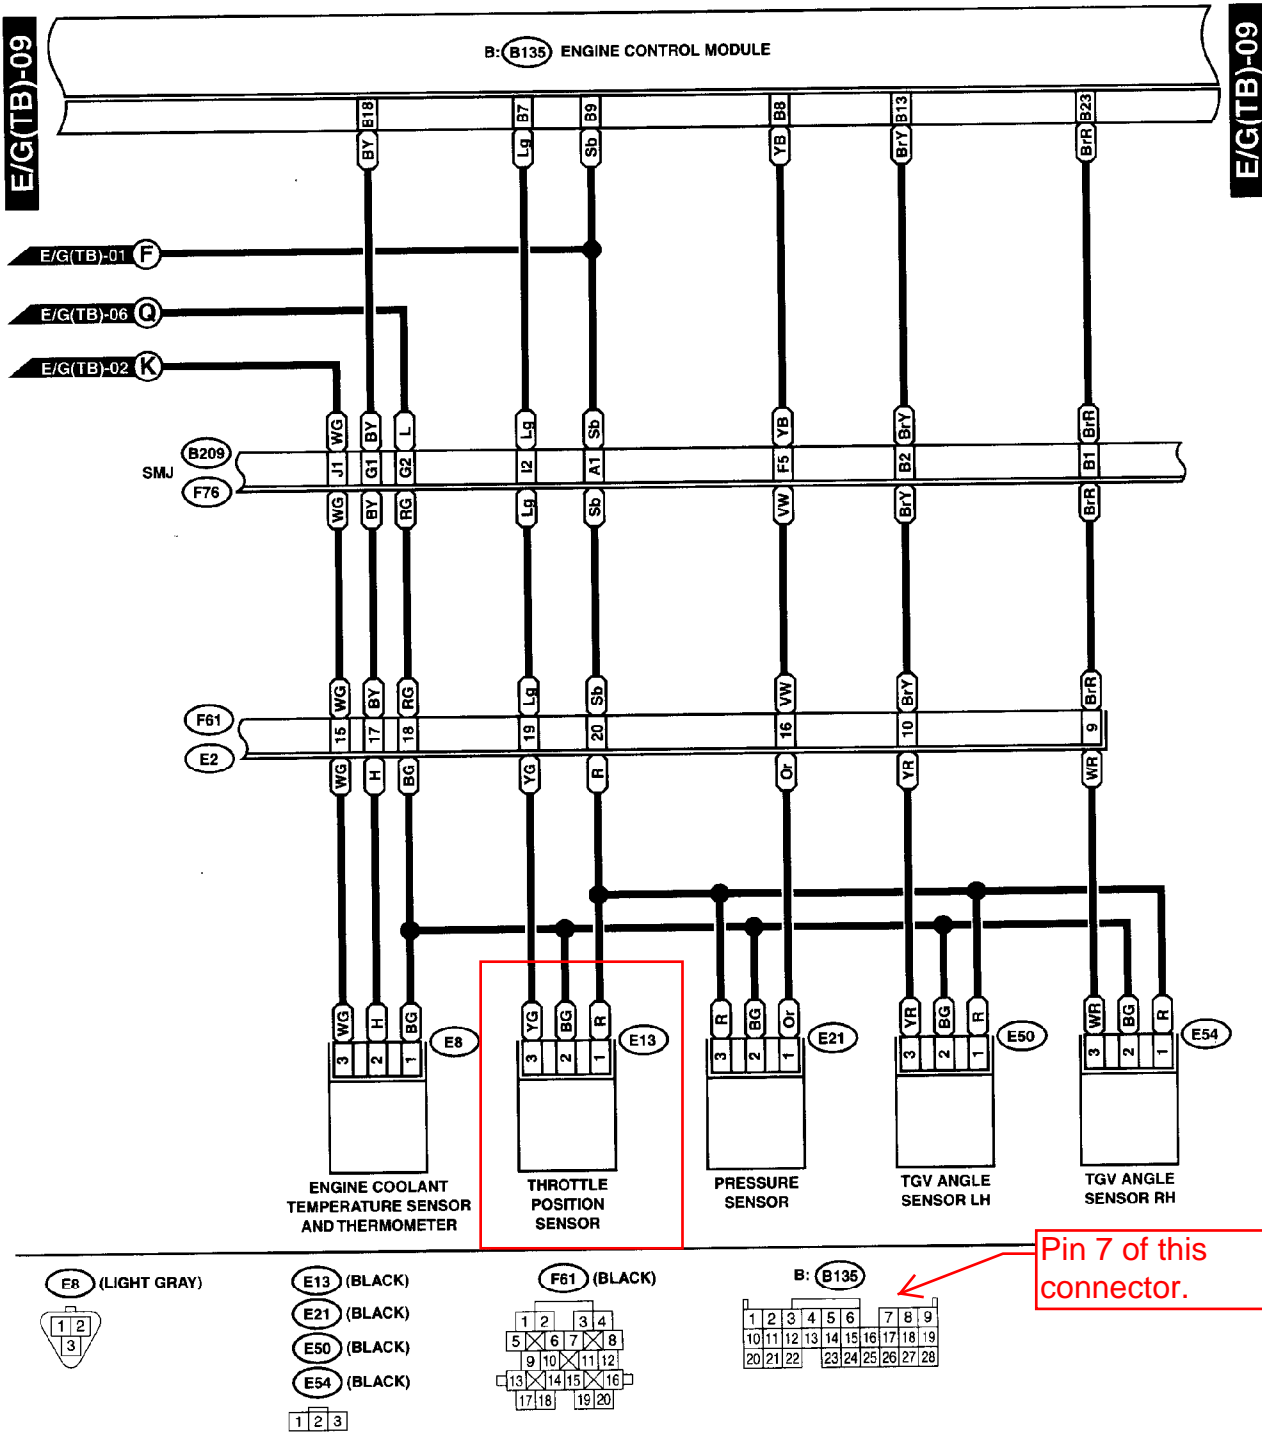

# Wiring for cable throttle

## ENGINE ELECTRICAL SYSTEM

WIRING SYSTEM

GU10-221